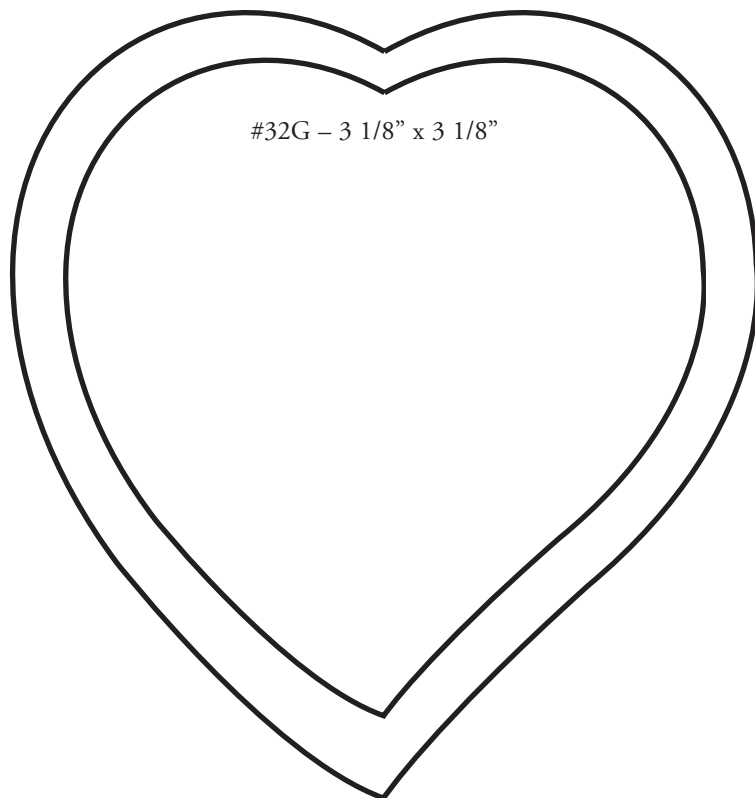

SOUVENIR
PRÉCIEUX

COEUR EN FORME DE LARME

#33D - 4" x 4"

#32D - 3 1/8" x 3 1/8"

#33G - 4" x 4"

#32G - 3 1/8" x 3 1/8"